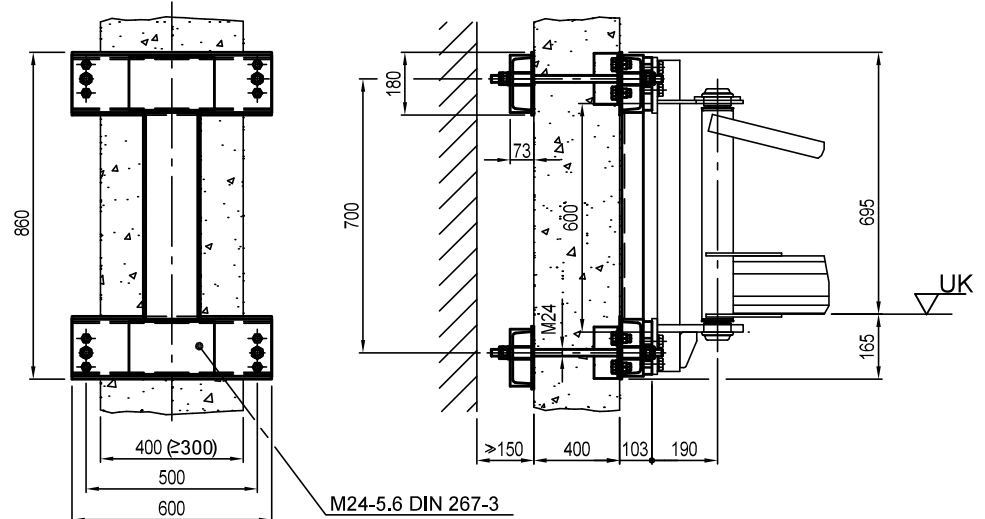

mounting on embracing bracket

weight of embracing bracket 100 kg

© ABUS Kransysteme GmbH - sideika0216\_20140115\_09175871

<p>Strele Industrial UAB Montuotoju 5 89101 Mažeikiai phone +370 443 68-197 fax +370 443 68-345</p>	<p><b>wall jib crane, model LW</b> 250 kg x 3500 mm LW 36 021600-0000000-20140115-01 / 1</p>	<p><b>ABUS</b> person in charge: Šideika ,R. Date: 15/01/2014</p>
---	--	---